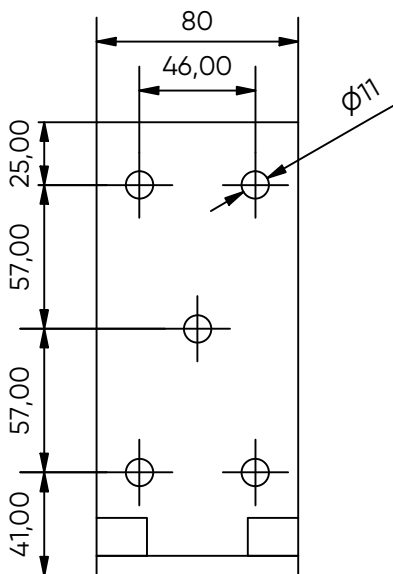

# L-profile

## L180x202x80x8mm M16

Art. No:	17022
Weight:	2,5 kg
Dimensions:	180x202x80x8mm - M16
Materials:	Steel grade: S235 Surface treatment: Galvanized acc. to EN-ISO 1461
Installation:	
Use:	Construction e.g. porches, garden rooms and modular homes.
Fixation:	
Products to combine: All Ø76 FIXED FLANGE SERIES All Ø89 FIXED FLANGE SERIES All Ø114 FIXED FLANGE SERIES 58221 - V-76 ROUND FLANGE 200mm M16 58224 - V-76 ROUND FLANGE 200mm M20 58321 - V-89 ROUND FLANGE 220mm M24 58421 - V-114 ROUND FLANGE 220mm M24	

3d view (1:3)

Side (1:3)

Side (1:3)