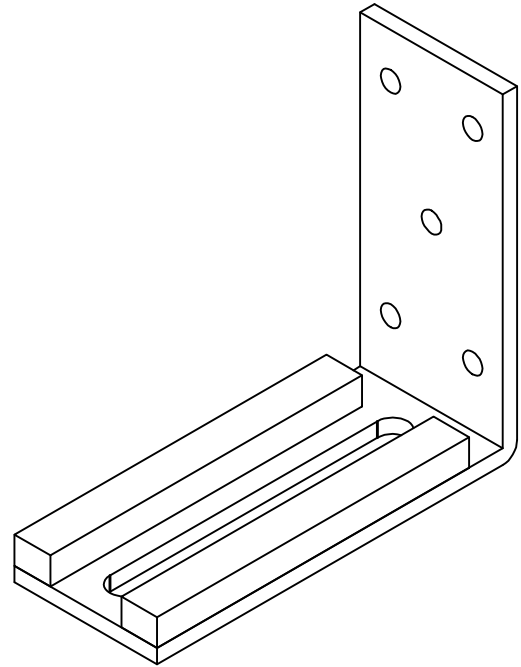

# L-profile

## L180x202x80x8mm M16

Art. No:	17022
Weight:	2,5 kg
Dimensions:	180x202x80x8mm - M16
Materials:	Steel grade: S235 Surface treatment: Galvanized acc. to EN-ISO 1461
Installation:	
Use:	Construction e.g. porches, garden rooms and modular homes.
Fixation:	
Products to combine: All Ø76 FIXED FLANGE SERIES All Ø89 FIXED FLANGE SERIES All Ø114 FIXED FLANGE SERIES 58221 - V-76 ROUND FLANGE 200mm M16 58224 - V-76 ROUND FLANGE 200mm M20 58321 - V-89 ROUND FLANGE 220mm M24 58421 - V-114 ROUND FLANGE 220mm M24	

3d view (1:3)

Side (1:3)

Side (1:3)